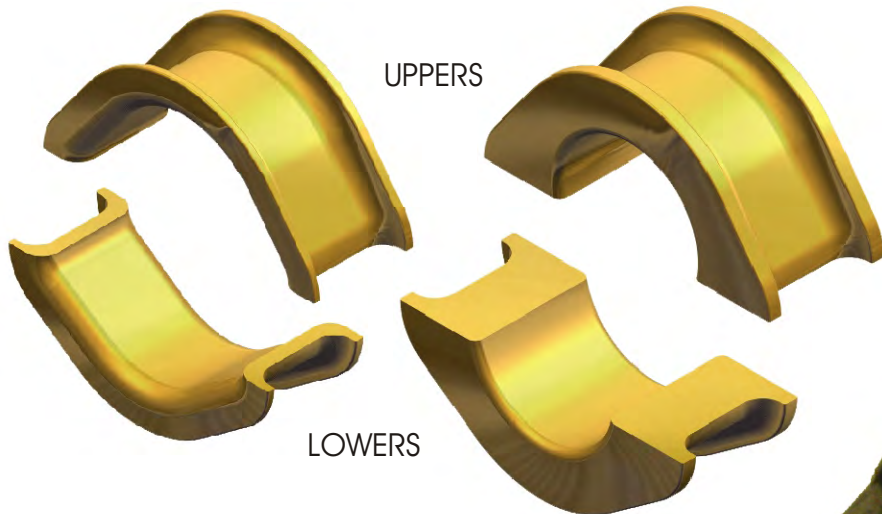

# INSTRUCTION SHEET FOR SET # 7.10101 7.10102

Read this instruction sheet thoroughly before initiating any work!

1131 VIA CALLEJON, SAN CLEMENTE, CA 92673

**NOTE:** These rack & pinion bushings are a unique two piece design. This allows easier installations. Install parts as pictured below.

© 2003 Energy Suspension. All rights reserved.  
May not be reproduced, in any form, or by any means,  
without the written consent of Energy Suspension.

012403NJT

Left Side(Driver)

Right Side(Passenger)