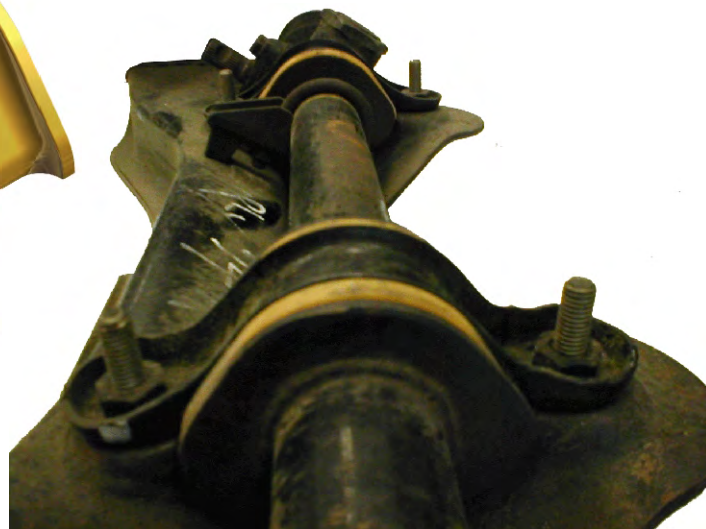

# INSTRUCTION SHEET FOR SET # 7.10101 7.10102

Read this instruction sheet thoroughly before initiating any work!

1131 VIA CALLEJON, SAN CLEMENTE, CA 92673

**NOTE:** These rack & pinion bushings are a unique two piece design. This allows easier installations. Install parts as pictured below.

© 2003 Energy Suspension. All rights reserved.  
May not be reproduced, in any form, or by any means,  
without the written consent of Energy Suspension.

012403NJT

Left Side(Driver)

Right Side(Passenger)