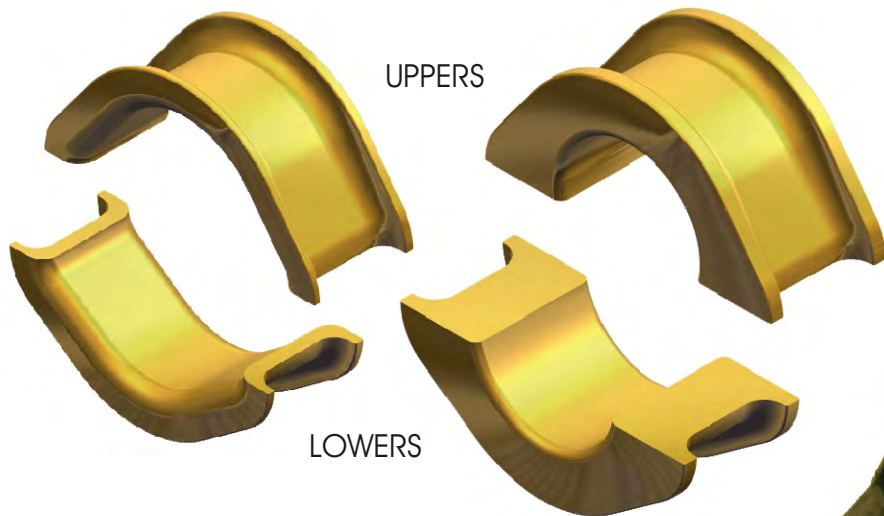

# INSTRUCTION SHEET FOR SET # 7.10101 7.10102

Read this instruction sheet thoroughly before initiating any work!

1131 VIA CALLEJON, SAN CLEMENTE, CA 92673

**NOTE:** These rack & pinion bushings are a unique two piece design. This allows easier installations. Install parts as pictured below.

© 2003 Energy Suspension. All rights reserved.  
May not be reproduced, in any form, or by any means,  
without the written consent of Energy Suspension.

012403NJT

Left Side(Driver)

Right Side(Passenger)