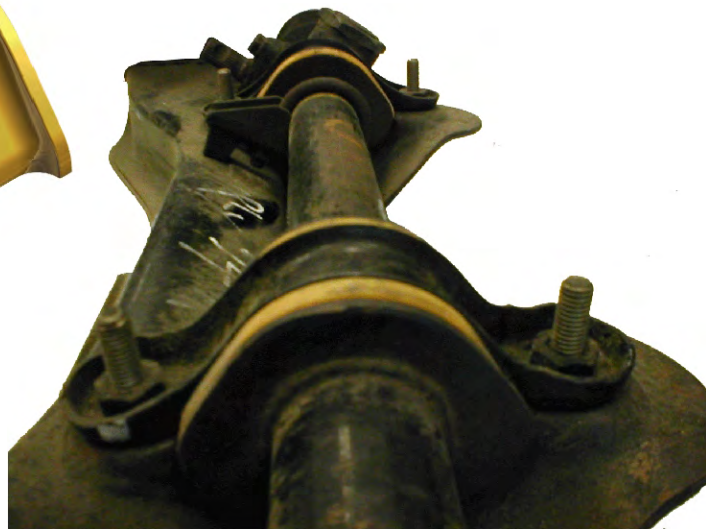

# INSTRUCTION SHEET FOR SET # 7.10101 7.10102

Read this instruction sheet thoroughly before initiating any work!

1131 VIA CALLEJON, SAN CLEMENTE, CA 92673

**NOTE:** These rack & pinion bushings are a unique two piece design. This allows easier installations. Install parts as pictured below.

© 2003 Energy Suspension. All rights reserved.  
May not be reproduced, in any form, or by any means,  
without the written consent of Energy Suspension.

012403NJT

Left Side(Driver)

Right Side(Passenger)